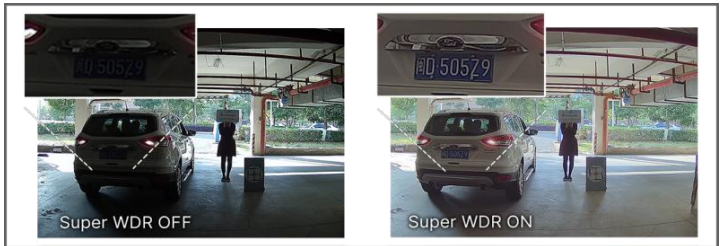

AI Vandal-proof Mini Bullet Network Camera

IP67

IK10

DATASHEET

KEY FEATURES

- ▶ NDA A Compliance (The fully NDA A-compliant products are well suited for government, defense and a range of projects subject to the NDA A.)
- ▶ Powerful IR LEDs (Equipped with 3rd generation dot matrix IR LEDs, guaranteeing excellent image quality, long lifespan and energy efficiency.)
- ▶ Advanced Functions (Boasting to support various advanced functions such as HLC, Defog, ROI.)
- ▶ 1TB (Supporting ultra-large external microSD/SDHC/SDXC card storage up to 1TB.)
- ▶ 0.005Lux Starlight (Deliver high detailed color images even in low light environment reaching 0.005Lux.)
- ▶ Smart Stream (Bandwidth, storage and bit rate are saved with Smart Stream On, eg, H.265+ saves 70%~80% bandwidth that of H.264.)

AI Video Analytics

The AI Camera Series can intelligently filter objects to focus on human and vehicle detection in multiple events such as Region Entrance, Region Exiting, Loitering, Advanced Motion Detection, etc.

4K Video Viewing Experience

The camera performs well in catching detailed image with 4K HD resolution regardless of the moving speed.

IP67&IK10

Supporting IP67-rated weather proofing and IK10-rated vandal proof which are the leading level of the industry, the camera is well protected against adverse impact to ensure the performance.