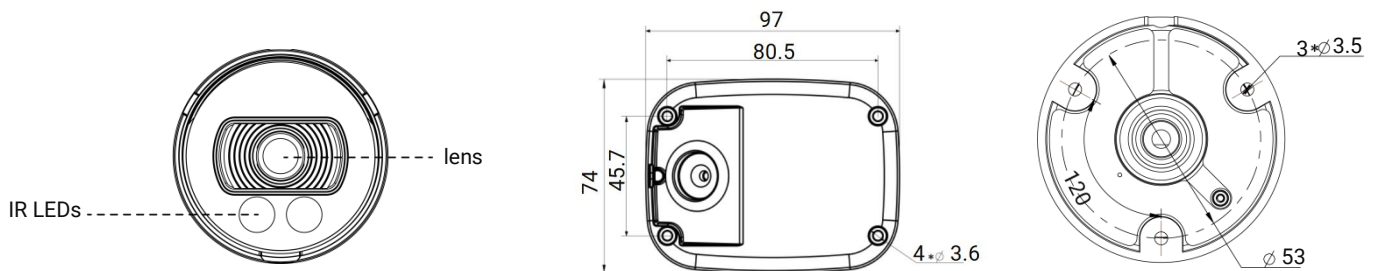

AI Vandal-proof Mini Bullet Network Camera

Intelligent Analytics	Video Analysis	Region Entrance, Region Exiting, Advanced Motion Detection, Line Crossing, Loitering, Object Left, Object Removed						
	People Counting & Report	Count the number of people entering or exiting						
Event	Basic Event	Motion Detection, Tamper Detection						
	Exception	Network Disconnection, IP Address Filtering, Record Failed, SD Card Full, SD Card Uninitialized, SD Card Error, No SD Card						
	Event Action	FTP Upload Record, SMTP Upload Record, SD Card Record, Snapshot, SIP Phone, HTTP Notification, etc.						
System	Storage	Support microSD/SDHC/SDXC Card Local Storage, up to 1TB						
	SIP/VoIP Support	Yes, Voice & Video-over-IP						
	System Compatibility	ONVIF Profile G & S & T & M, API						
General	Working Temperature	-40°C~60°C						
	Working Humidity	0~90%(Non-condensing)						
	Power Supply	PoE (802.3af)						
	Power Consumption	<table style="width: 100%; border: none;"> <tr> <td style="width: 50%; text-align: center;">3.5W MAX</td> <td style="width: 5%; text-align: center;"> </td> <td style="width: 45%; text-align: center;">4.2W MAX</td> </tr> <tr> <td style="text-align: center;">5.4W MAX (With IR on)</td> <td style="text-align: center;">-----</td> <td style="text-align: center;">5.8W MAX (With IR on)</td> </tr> </table>	3.5W MAX		4.2W MAX	5.4W MAX (With IR on)	-----	5.8W MAX (With IR on)
	3.5W MAX		4.2W MAX					
	5.4W MAX (With IR on)	-----	5.8W MAX (With IR on)					
	Housing	Up to IP67-rated for Weather-resistant Performance / Vandal-proof IK10-rated Metal Housing						
	Weight	Approx. 610g (Junction Box Version) / Approx. 450g (Cable Out Version)						
Dimensions	97mmX74mmX180mm (Junction Box Version) / Φ64mmX160mm (Cable Out Version)							
Warranty	3 Years / 5 Years (Optional)							

Structure Diagrams

Junction Box Version

Cable Out Version

Units: mm

Accessories Support