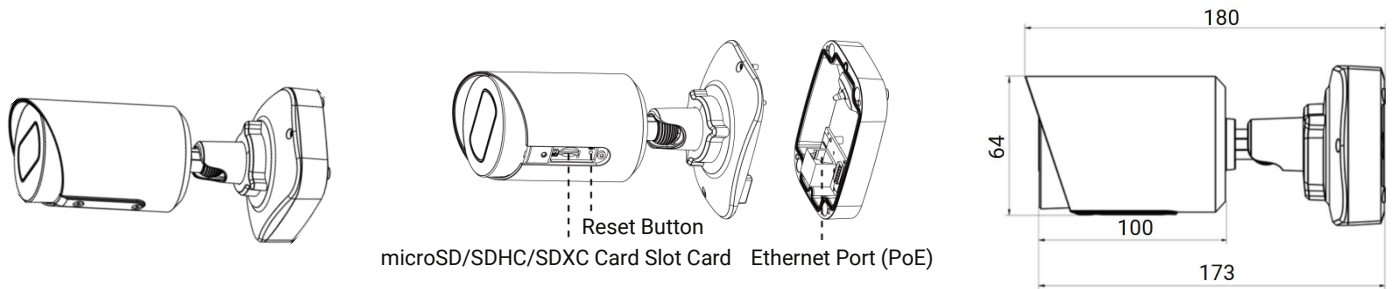

AI Vandal-proof Mini Bullet Network Camera

Intelligent Analytics	Video Analysis	Region Entrance, Region Exiting, Advanced Motion Detection, Line Crossing, Loitering, Object Left, Object Removed						
	People Counting & Report	Count the number of people entering or exiting						
Event	Basic Event	Motion Detection, Tamper Detection						
	Exception	Network Disconnection, IP Address Filtering, Record Failed, SD Card Full, SD Card Uninitialized, SD Card Error, No SD Card						
	Event Action	FTP Upload Record, SMTP Upload Record, SD Card Record, Snapshot, SIP Phone, HTTP Notification, etc.						
System	Storage	Support microSD/SDHC/SDXC Card Local Storage, up to 1TB						
	SIP/VoIP Support	Yes, Voice & Video-over-IP						
	System Compatibility	ONVIF Profile G & S & T & M, API						
General	Working Temperature	-40°C~60°C						
	Working Humidity	0~90%(Non-condensing)						
	Power Supply	PoE (802.3af)						
	Power Consumption	<table style="width: 100%; border: none;"> <tr> <td style="width: 50%; text-align: center;">3.5W MAX</td> <td style="width: 5%; text-align: center;"> </td> <td style="width: 45%; text-align: center;">4.2W MAX</td> </tr> <tr> <td style="text-align: center;">5.4W MAX (With IR on)</td> <td style="text-align: center;">-----</td> <td style="text-align: center;">5.8W MAX (With IR on)</td> </tr> </table>	3.5W MAX		4.2W MAX	5.4W MAX (With IR on)	-----	5.8W MAX (With IR on)
	3.5W MAX		4.2W MAX					
	5.4W MAX (With IR on)	-----	5.8W MAX (With IR on)					
	Housing	Up to IP67-rated for Weather-resistant Performance / Vandal-proof IK10-rated Metal Housing						
	Weight	Approx. 610g (Junction Box Version) / Approx. 450g (Cable Out Version)						
Dimensions	97mmX74mmX180mm (Junction Box Version) / Φ64mmX160mm (Cable Out Version)							
Warranty	3 Years / 5 Years (Optional)							

Structure Diagrams

Junction Box Version

Cable Out Version

Units: mm

Accessories Support