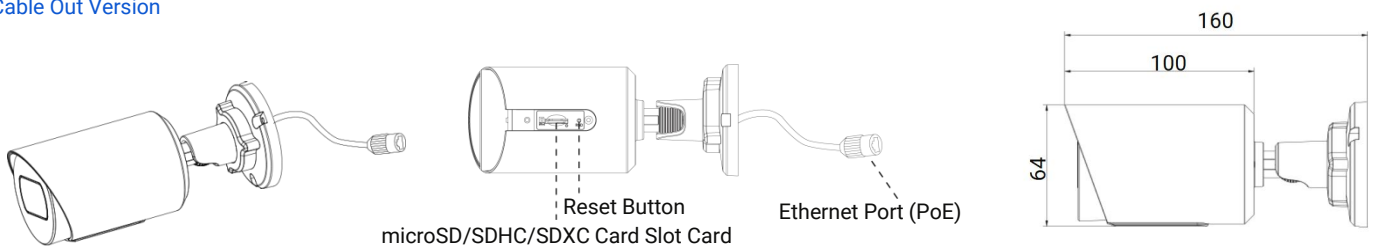

AI Vandal-proof Mini Bullet Network Camera

Intelligent Analytics	Video Analysis	Region Entrance, Region Exiting, Advanced Motion Detection, Line Crossing, Loitering, Object Left, Object Removed						
	People Counting & Report	Count the number of people entering or exiting						
Event	Basic Event	Motion Detection, Tamper Detection						
	Exception	Network Disconnection, IP Address Filtering, Record Failed, SD Card Full, SD Card Uninitialized, SD Card Error, No SD Card						
	Event Action	FTP Upload Record, SMTP Upload Record, SD Card Record, Snapshot, SIP Phone, HTTP Notification, etc.						
System	Storage	Support microSD/SDHC/SDXC Card Local Storage, up to 1TB						
	SIP/VoIP Support	Yes, Voice & Video-over-IP						
	System Compatibility	ONVIF Profile G & S & T & M, API						
General	Working Temperature	-40°C~60°C						
	Working Humidity	0~90%(Non-condensing)						
	Power Supply	PoE (802.3af)						
	Power Consumption	<table style="width: 100%; border: none;"> <tr> <td style="width: 50%; text-align: center;">3.5W MAX</td> <td style="width: 5%; text-align: center;"> </td> <td style="width: 45%; text-align: center;">4.2W MAX</td> </tr> <tr> <td style="text-align: center;">5.4W MAX (With IR on)</td> <td style="text-align: center;">-----</td> <td style="text-align: center;">5.8W MAX (With IR on)</td> </tr> </table>	3.5W MAX		4.2W MAX	5.4W MAX (With IR on)	-----	5.8W MAX (With IR on)
	3.5W MAX		4.2W MAX					
	5.4W MAX (With IR on)	-----	5.8W MAX (With IR on)					
	Housing	Up to IP67-rated for Weather-resistant Performance / Vandal-proof IK10-rated Metal Housing						
	Weight	Approx. 610g (Junction Box Version) / Approx. 450g (Cable Out Version)						
Dimensions	97mmX74mmX180mm (Junction Box Version) / Φ64mmX160mm (Cable Out Version)							
Warranty	3 Years / 5 Years (Optional)							

Structure Diagrams

Junction Box Version

Cable Out Version

Units: mm

Accessories Support