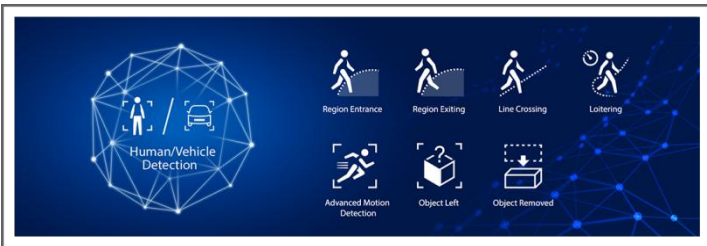

AI Vandal-proof Mini Bullet Network Camera

IP67

IK10

DATASHEET

KEY FEATURES

- ▶ NDA A Compliance (The fully NDA A-compliant products are well suited for government, defense and a range of projects subject to the NDA A.)
- ▶ Powerful IR LEDs (Equipped with 3rd generation dot matrix IR LEDs, guaranteeing excellent image quality, long lifespan and energy efficiency.)
- ▶ Advanced Functions (Boasting to support various advanced functions such as HLC, Defog, ROI.)
- ▶ 1TB (Supporting ultra-large external microSD/SDHC/SDXC card storage up to 1TB.)
- ▶ 0.005Lux Starlight (Deliver high detailed color images even in low light environment reaching 0.005Lux.)
- ▶ Smart Stream (Bandwidth, storage and bit rate are saved with Smart Stream On, eg, H.265+ saves 70%~80% bandwidth that of H.264.)

AI Video Analytics

The AI Camera Series can intelligently filter objects to focus on human and vehicle detection in multiple events such as Region Entrance, Region Exiting, Loitering, Advanced Motion Detection, etc.

4K Video Viewing Experience

The camera performs well in catching detailed image with 4K HD resolution regardless of the moving speed.

IP67&IK10

Supporting IP67-rated weather proofing and IK10-rated vandal proof which are the leading level of the industry, the camera is well protected against adverse impact to ensure the performance.